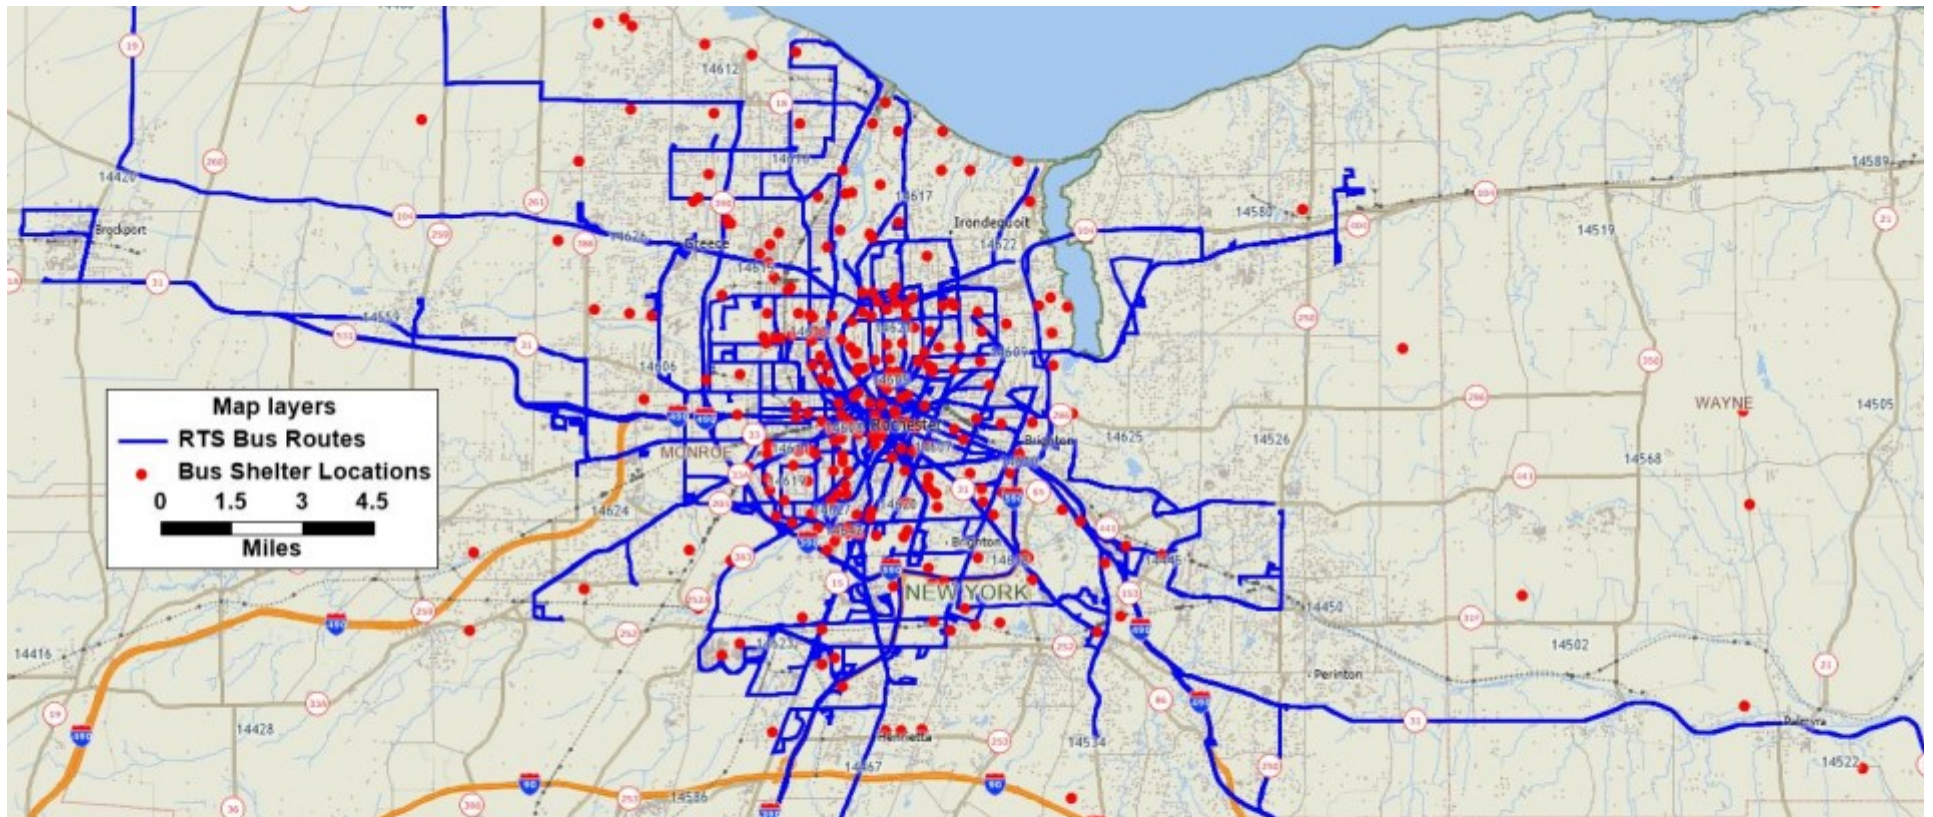

REGIONAL TRANSIT SERVICE

Transit Advertising

Available Advertising

RTS Transit Fleet

424 Buses

Transit Bus Shelters

278 Transit Shelter Locations

Transit Center

26 Digital Screens

6 Dioramas

26 Transit Bays

1 Tension Fabric Banner Display

REGIONAL TRANSIT SERVICE

Transit Bus Advertising

Rochester / Monroe County Transit System

216 Commuter Transit Buses

RTS Access (Monroe County Para-Transit) :53

Bus Shelter & Transit Center Advertising Also Available

REGIONAL TRANSIT SERVICE

Transit Bus Advertising

Rochester, NY—Monroe County, NY

Full Wrap Bus

King Kong Bus Poster

Kong / Super King Poster

King Bus Poster

Queen Poster

Tail Bus Poster

Interior Bus Ads

REGIONAL TRANSIT SERVICE

Transit Bus Advertising

RTS –Regional Transit System Maps