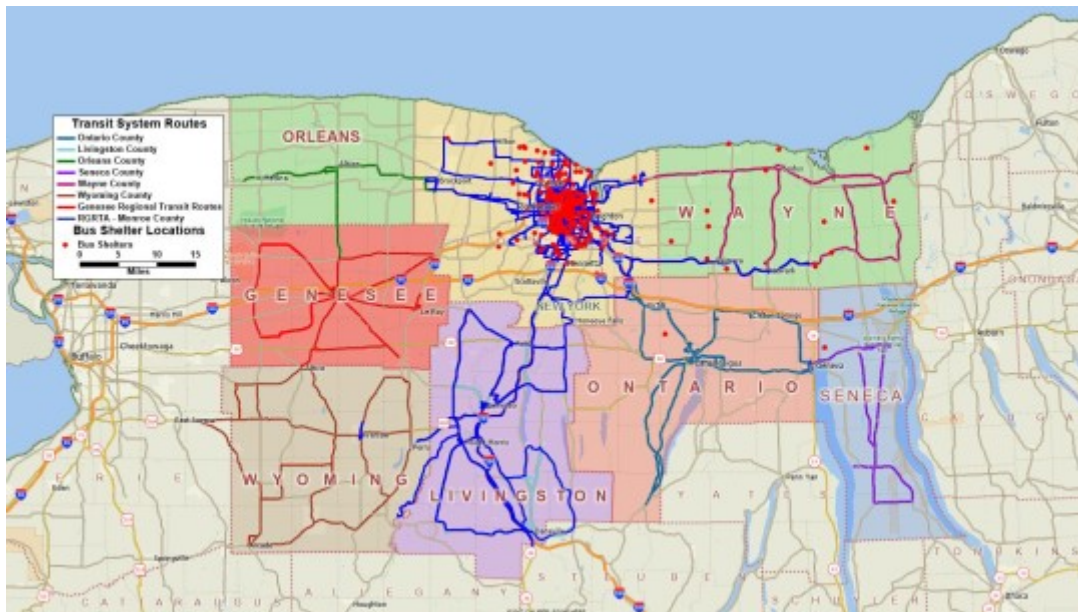

REGIONAL TRANSIT SERVICE

Transit Advertising

Available Advertising

RTS Transit Fleet

424 Buses

Transit Bus Shelters

278 Transit Shelter Locations

Transit Center

26 Digital Screens

6 Dioramas

26 Transit Bays

1 Tension Fabric Banner Display

REGIONAL TRANSIT SERVICE

Transit Bus Advertising

Rochester / Monroe County Transit System

216 Commuter Transit Buses

RTS Access (Monroe County Para-Transit) :53

Bus Shelter & Transit Center Advertising Also Available

REGIONAL TRANSIT SERVICE

Transit Bus Advertising

Rochester, NY—Monroe County, NY

Full Wrap Bus

King Kong Bus Poster

Transit Center Advertising

Digital Screens

Dioramas

Tension Fabric Banner Display

Transit Bays