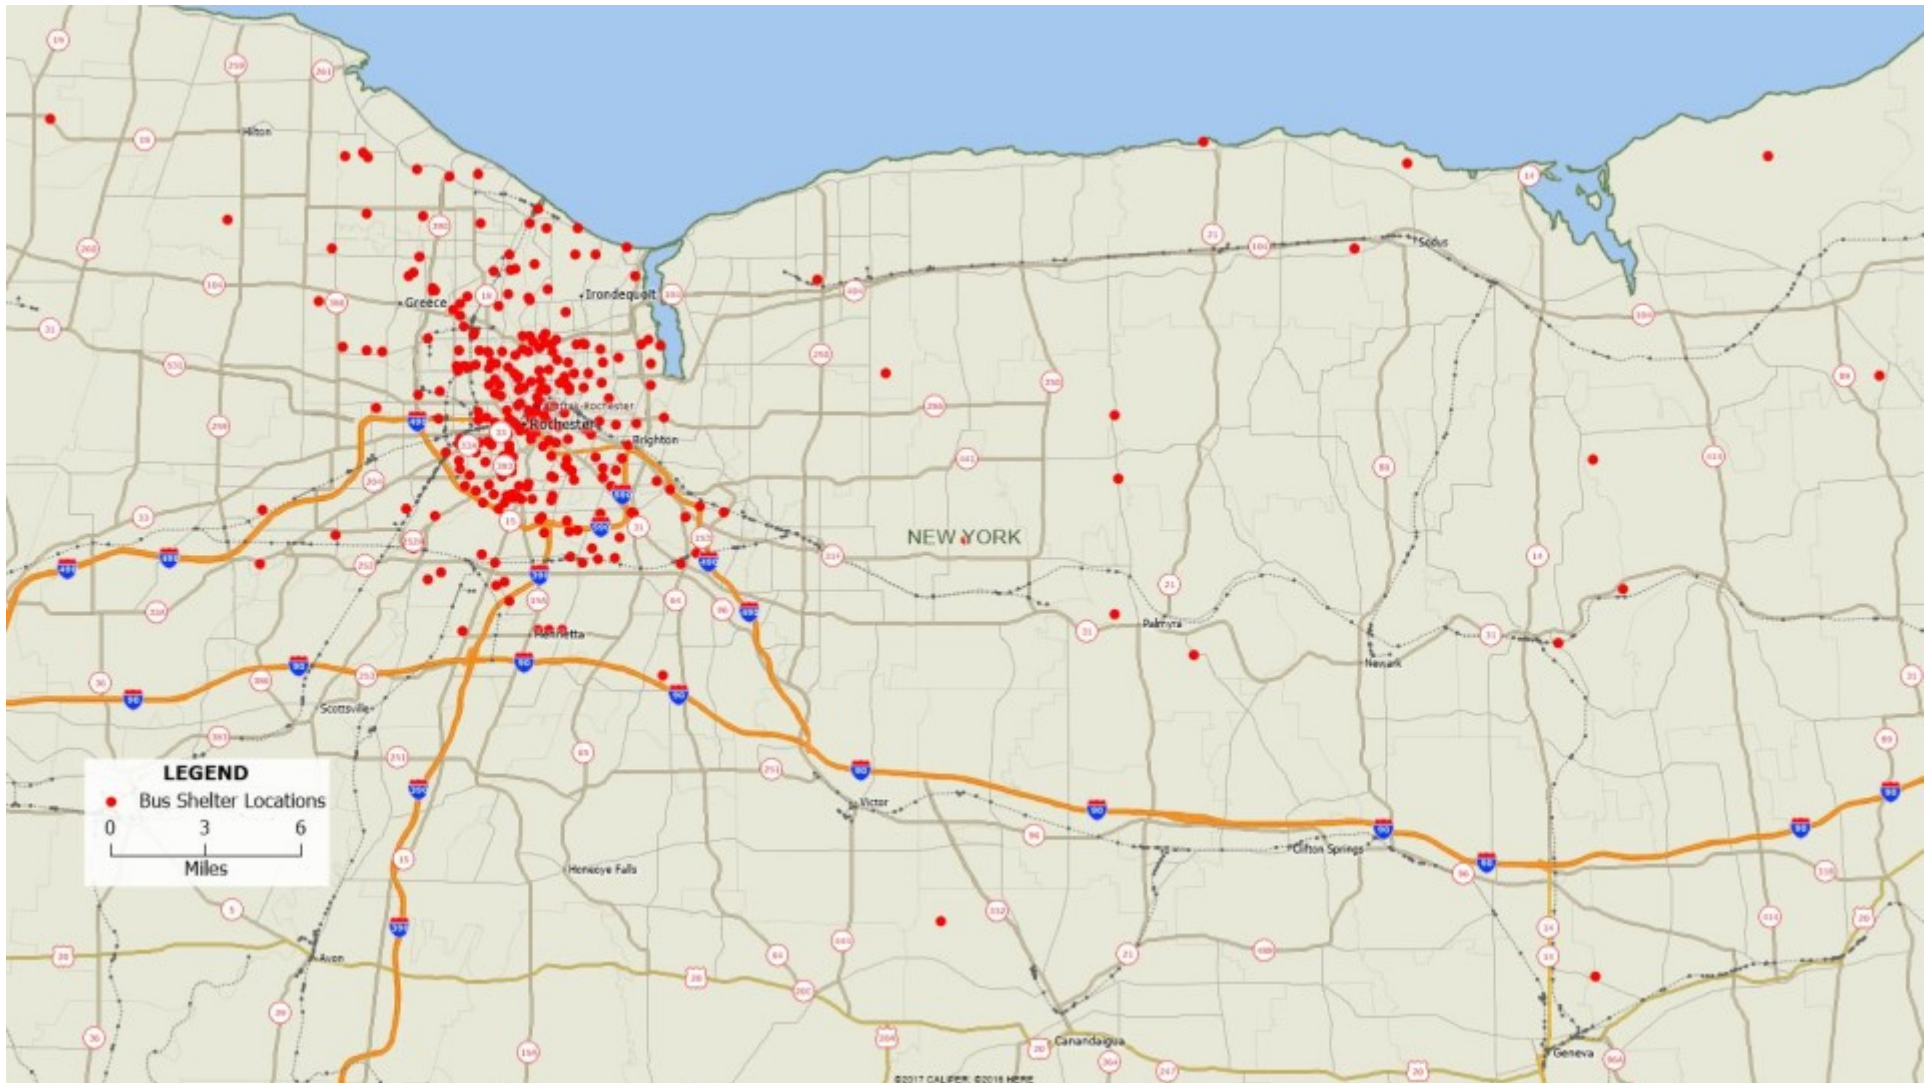

26 Digital Screens

6 Dioramas

26 Transit Bays

1 Tension Fabric Banner Display

REGIONAL TRANSIT SERVICE

Transit Bus Advertising

Rochester / Monroe County Transit System

216 Commuter Transit Buses

REGIONAL TRANSIT SERVICE

Transit Bus Advertising

Regional Transit Advertising

Full Wrap

King Kong

King Window Wrap

Mural Bus Poster

Queen Window Wrap

Interior Bus Poster

REGIONAL TRANSIT SERVICE

Transit Shelter Advertising

Bus Shelter Location Map

REGIONAL TRANSIT SERVICE

Transit Shelter Advertising

Full Wrap Bus Shelter

Exterior Bus Shelter Poster

Exterior Bus Shelter Poster

College Town Bus Shelter Advertising

REGIONAL TRANSIT SERVICE

Transit Center Advertising

Rochester Transit Center

60 St Paul St, Rochester, NY 14604 , NY

REGIONAL TRANSIT SERVICE