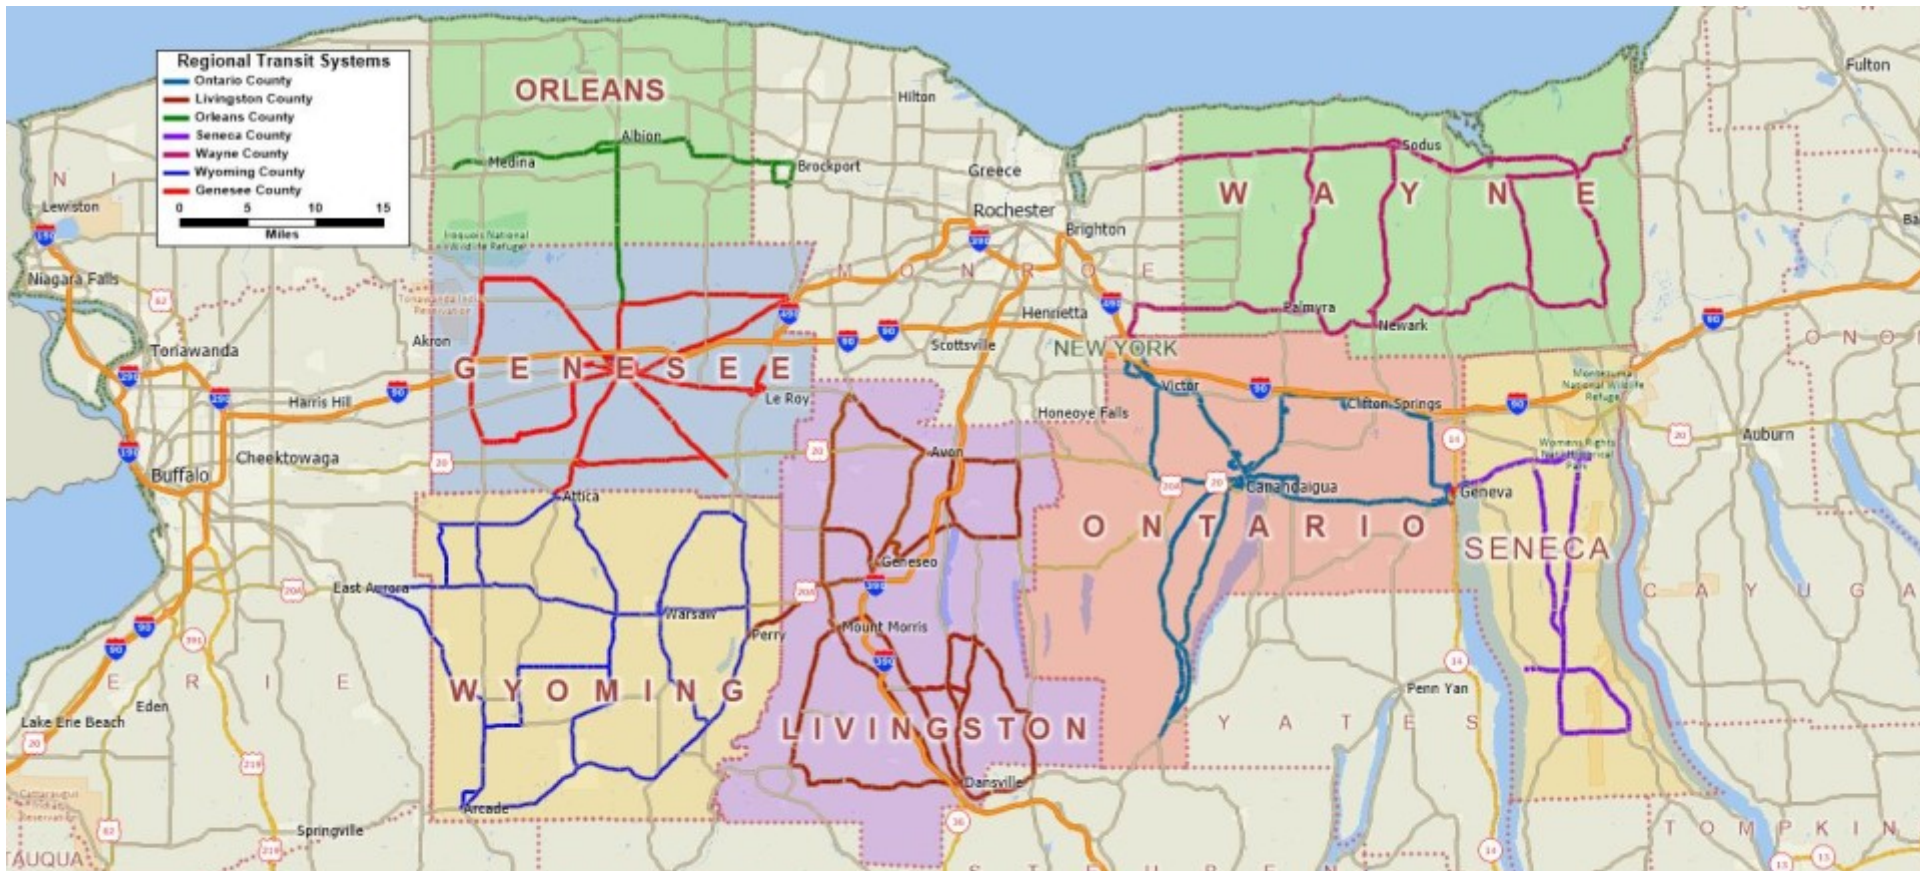

RTS Access (Monroe County Para-Transit) :53

Bus Shelter & Transit Center Advertising Also Available

REGIONAL TRANSIT SERVICE

Transit Bus Advertising

Rochester, NY—Monroe County, NY

Full Wrap Bus

King Kong Bus Poster

Kong / Super King Poster

King Bus Poster

Queen Poster

Tail Bus Poster

Interior Bus Ads

REGIONAL TRANSIT SERVICE

Transit Bus Advertising

RTS –Regional Transit System Maps

RTS Genesee County: 12 Vehicles

RTS Ontario County: 46 Vehicles

RTS Seneca County: 10 Vehicles

RTS Wyoming County: 14 Vehicles

RTS Livingston County: 19 Vehicles

RTS Orleans County: 8 Vehicles

RTS Wayne County: 42 Vehicles

REGIONAL TRANSIT SERVICE

Transit Bus Advertising

Regional Transit Advertising

Full Wrap

King Kong

King Window Wrap

Mural Bus Poster

Queen Window Wrap