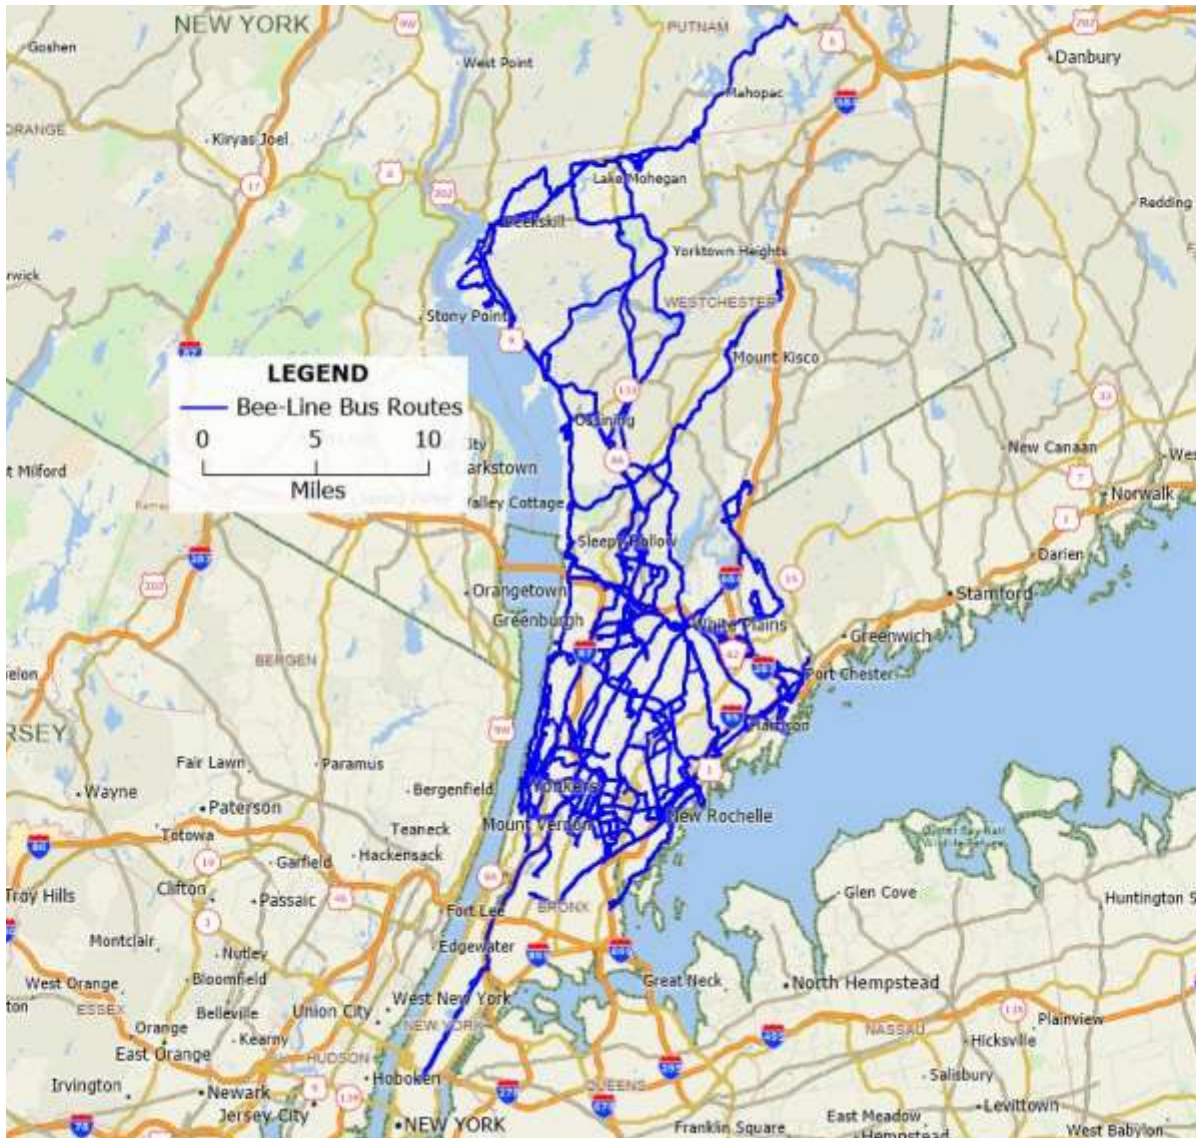

# Bee-Line Bus Advertising

## Westchester County, Bronx, Manhattan

## Westchester County Transit System

**326 Vehicles**

**450 + Miles Service Area**

**60 Routes**

**Annual Ridership**

**29,879,888**

**Residing Population:**

**976,396**

## System Routes